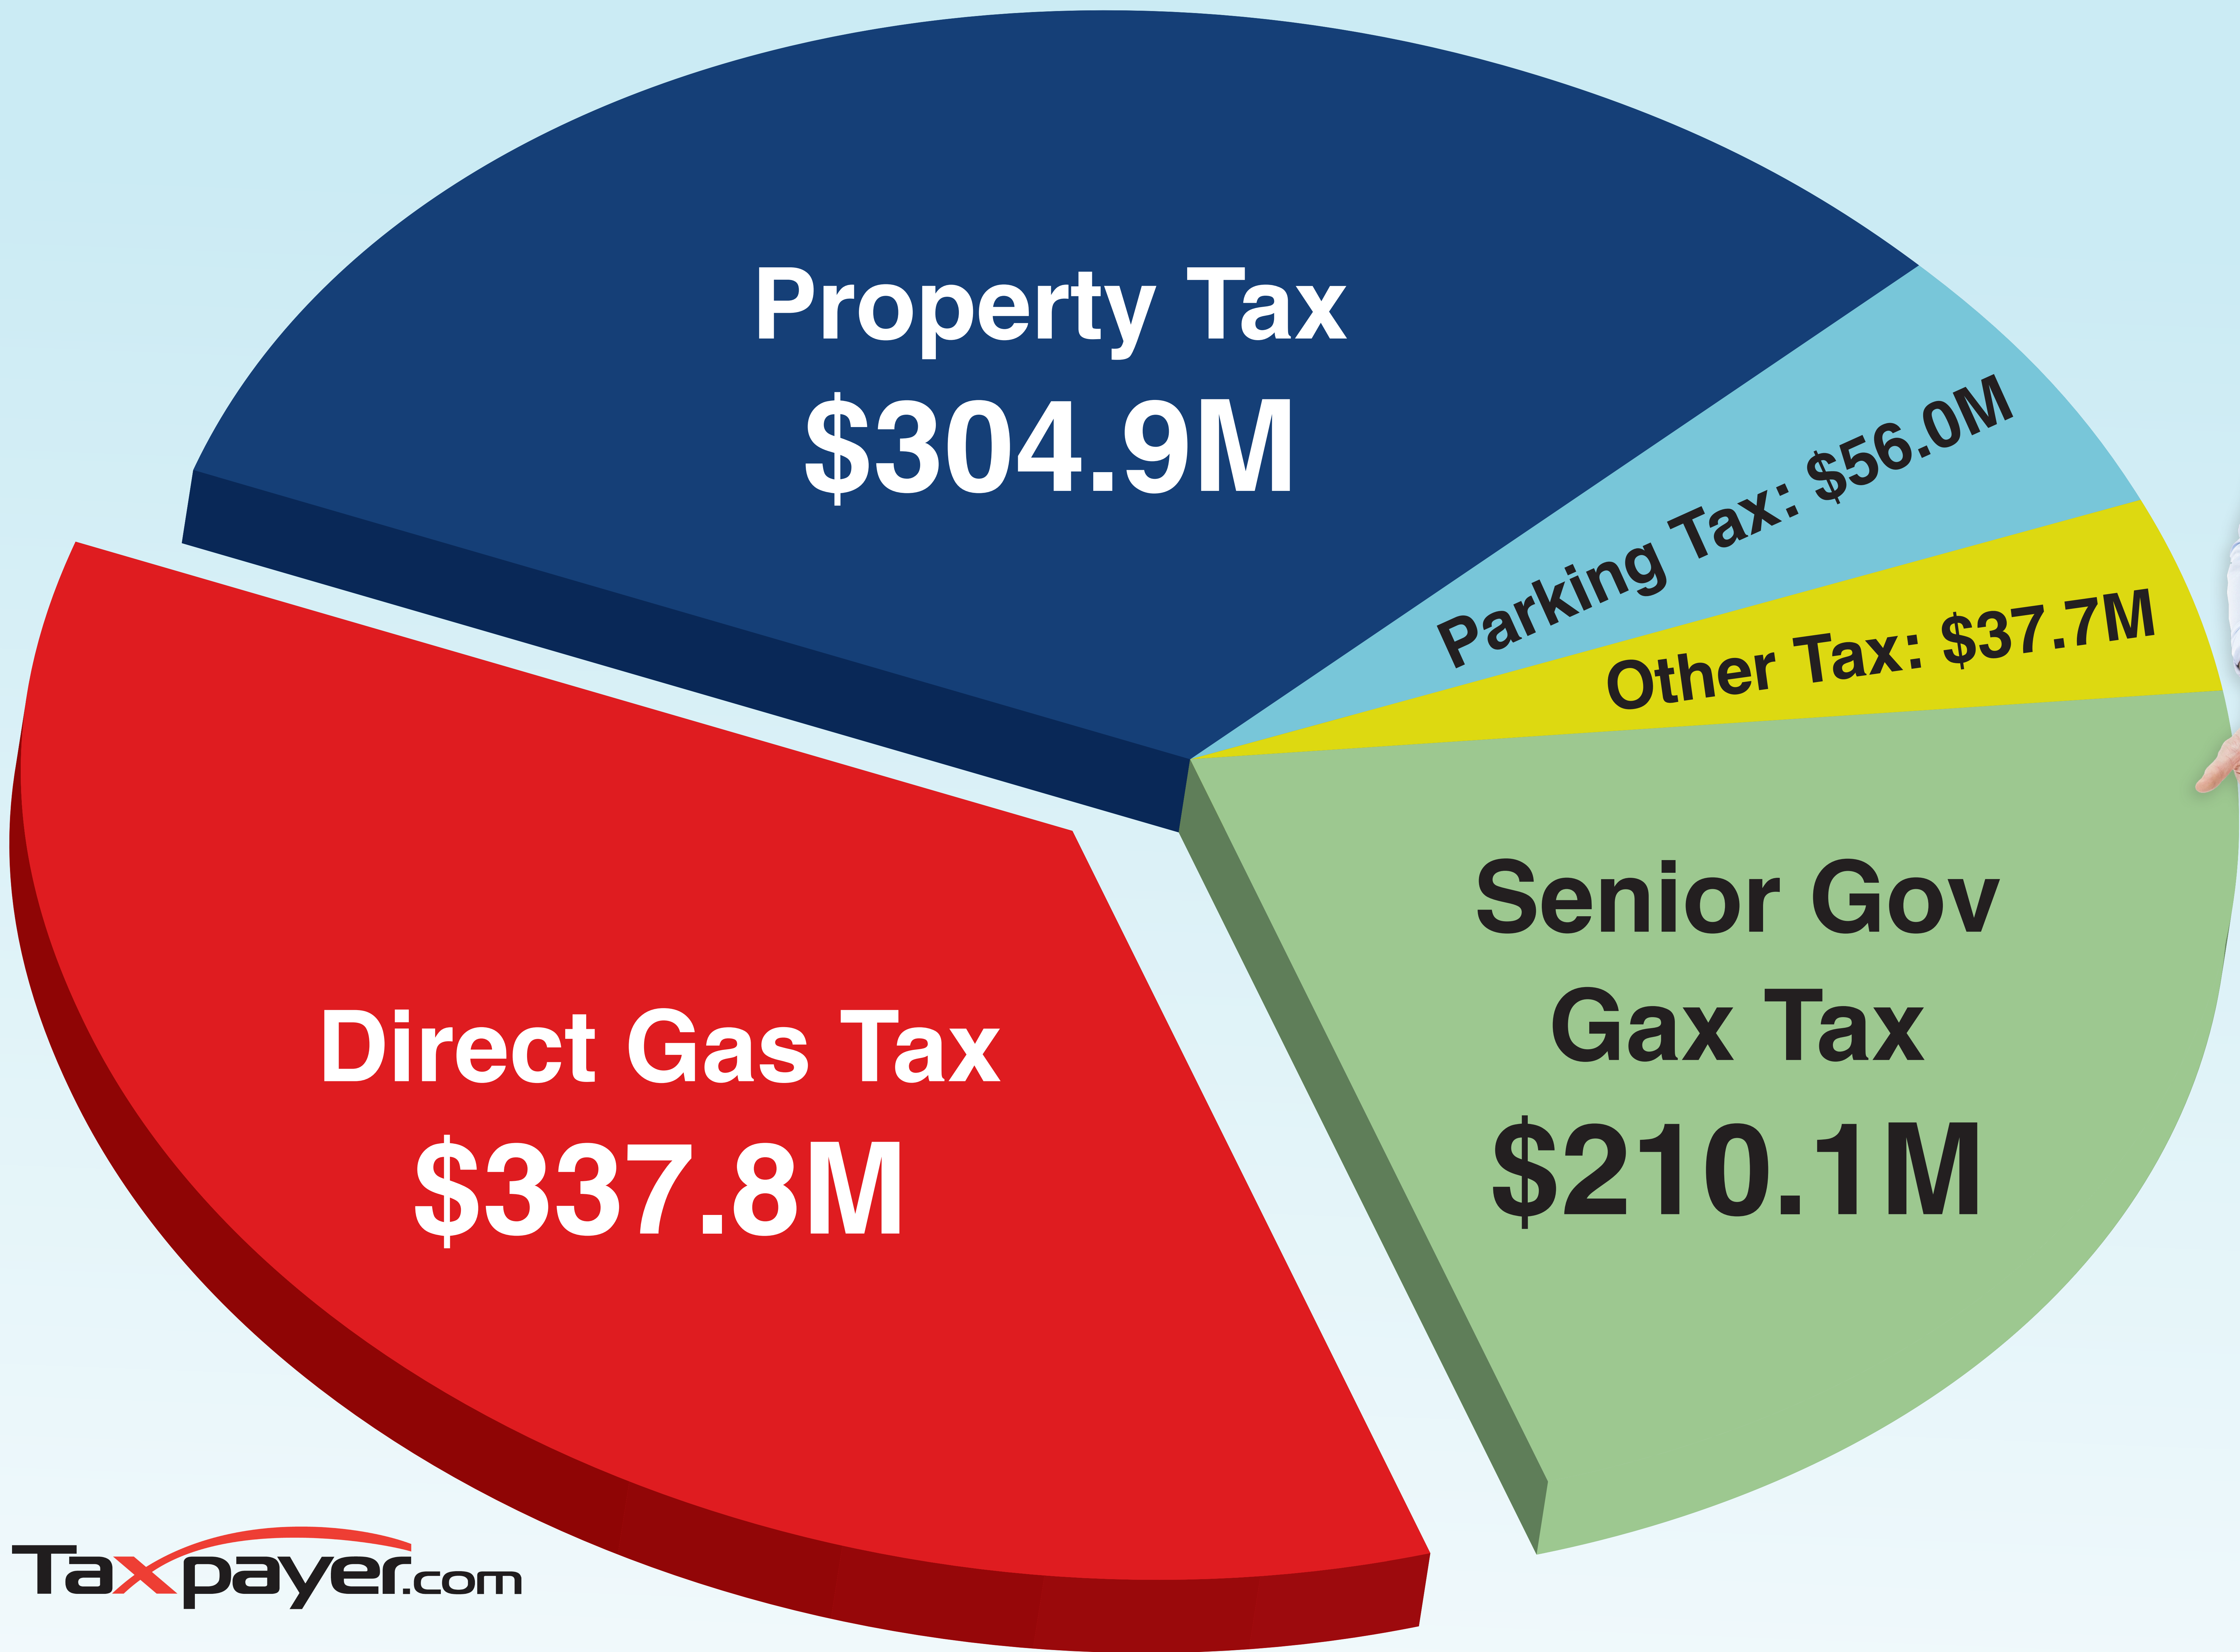

TransLink Annual Tax Take: \$946.5 Million

Taxpayer.com

Total Metro Vancouver Households: 891,336

Total TransLink Tax per household: **\$1,061 plus fares and tolls**