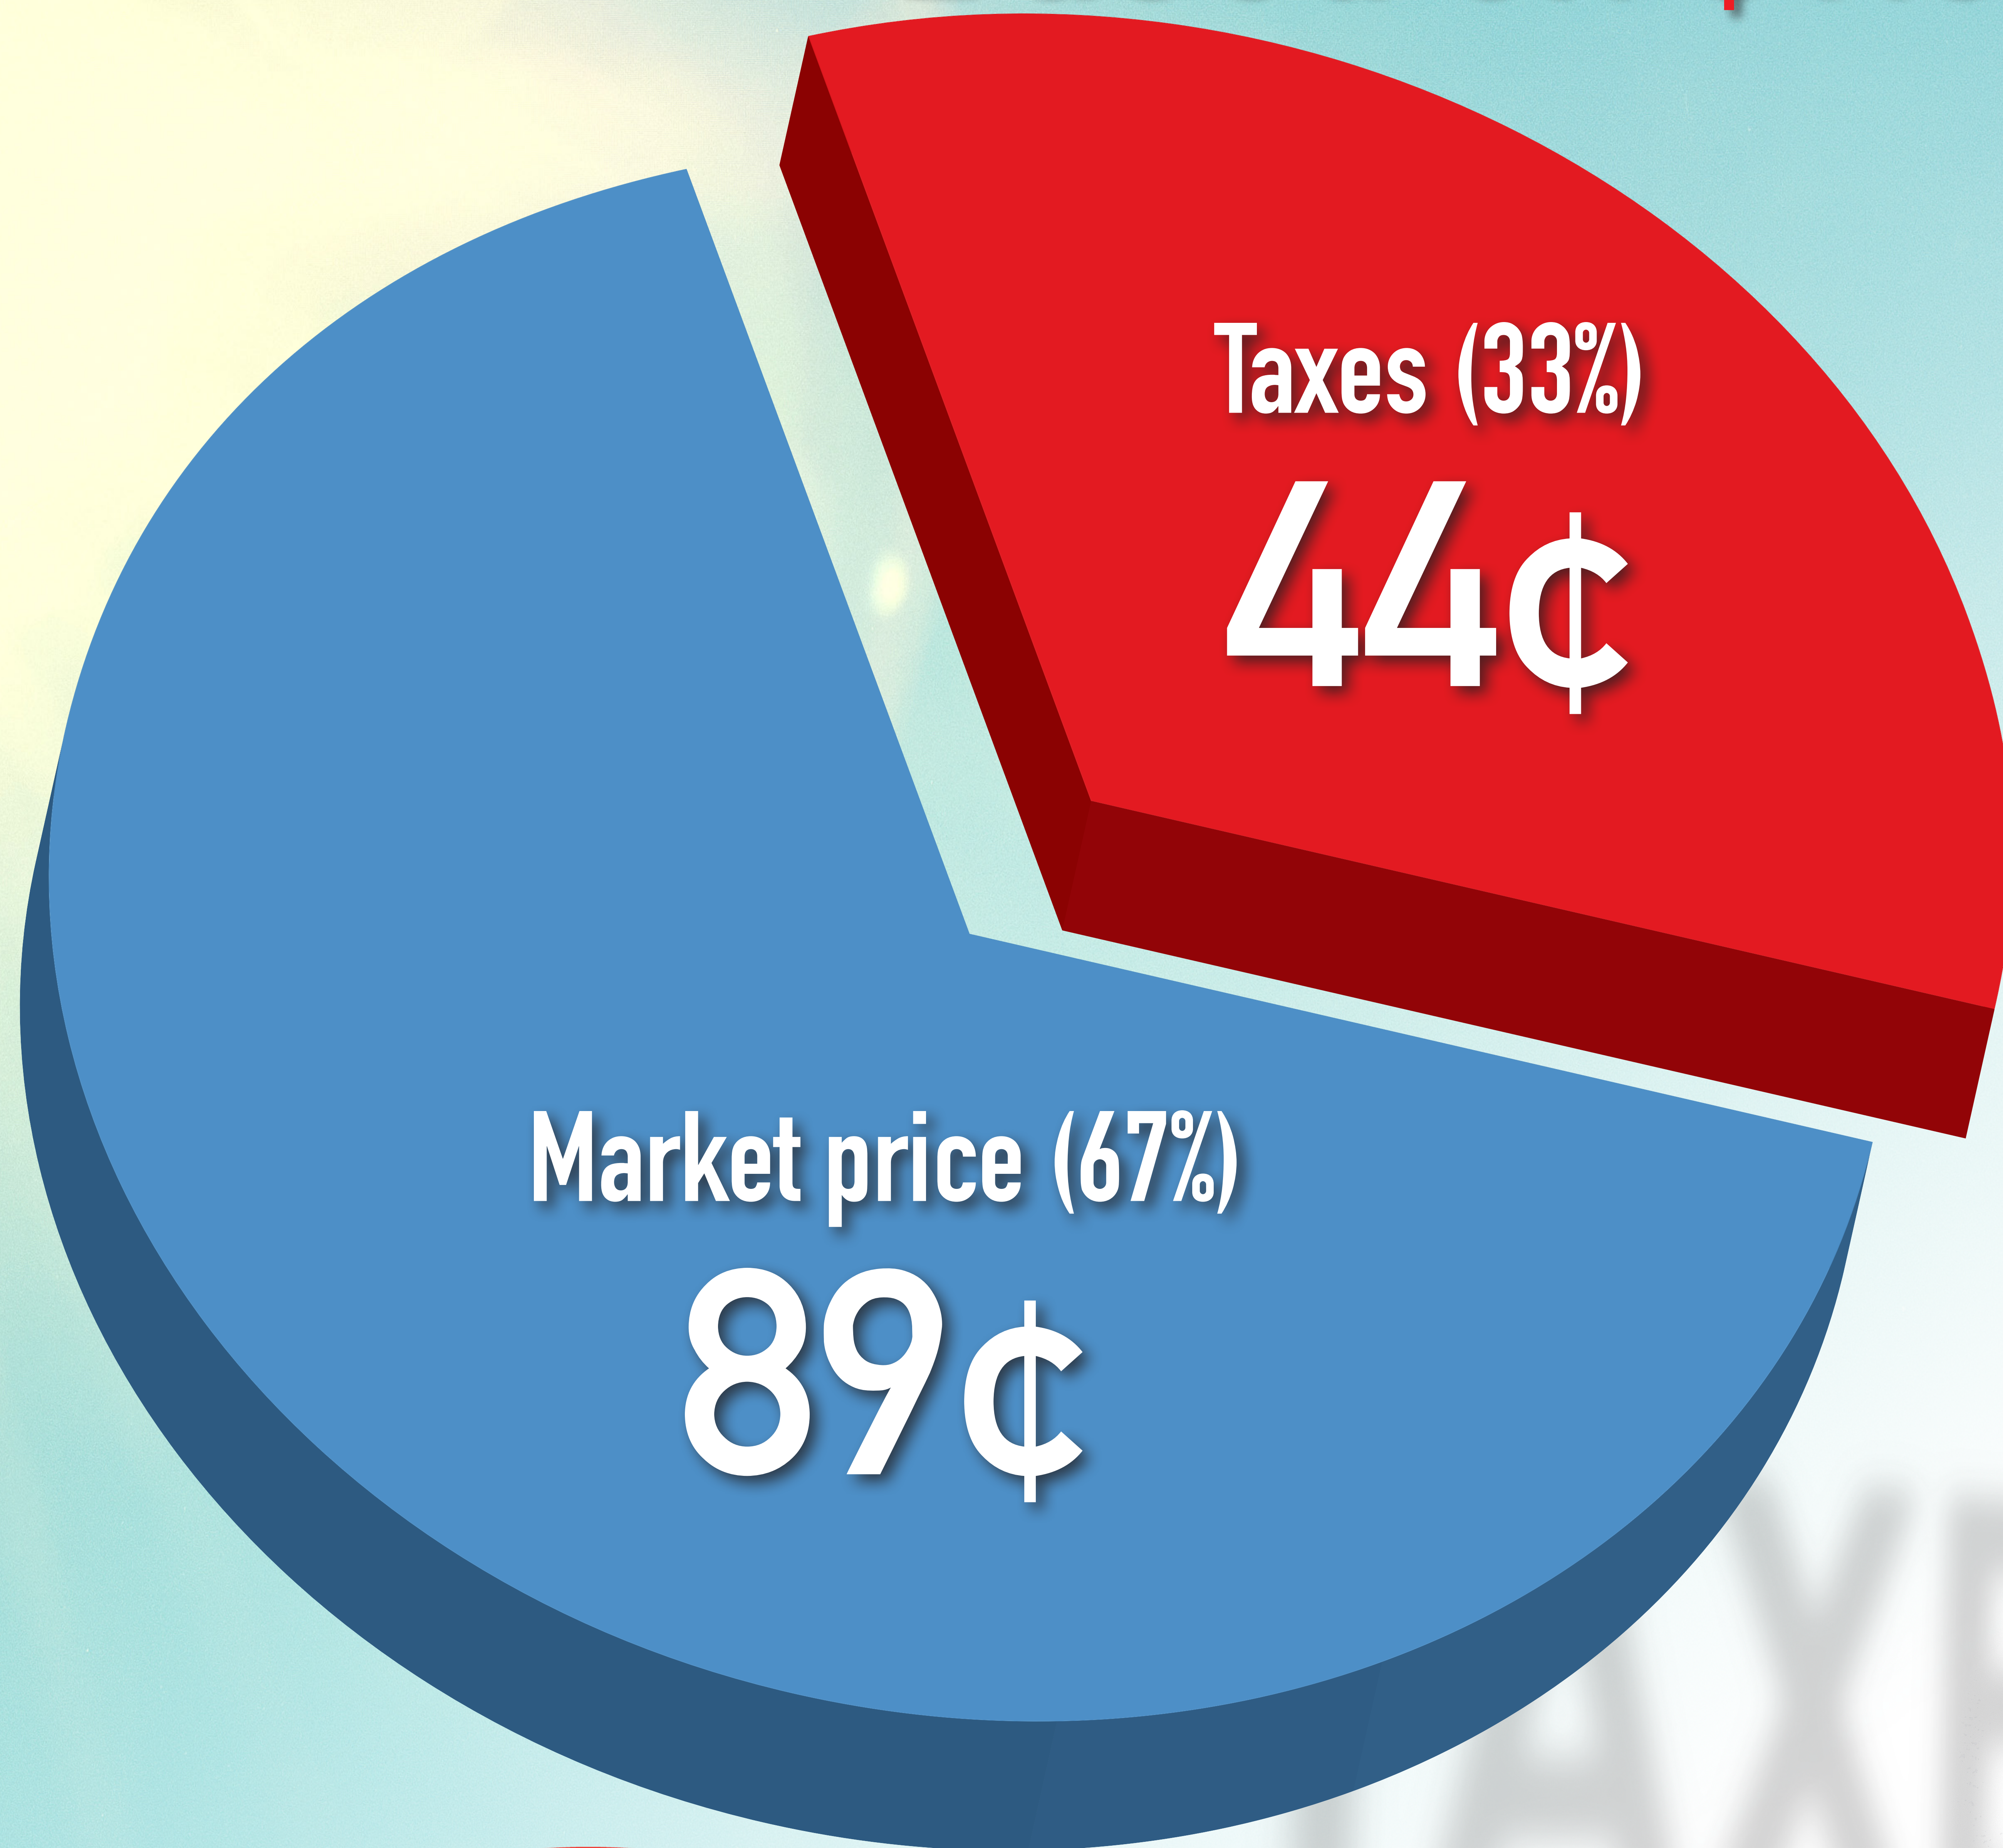

# Ontario Gas Taxes

Based on \$1.33/litre

TAXES